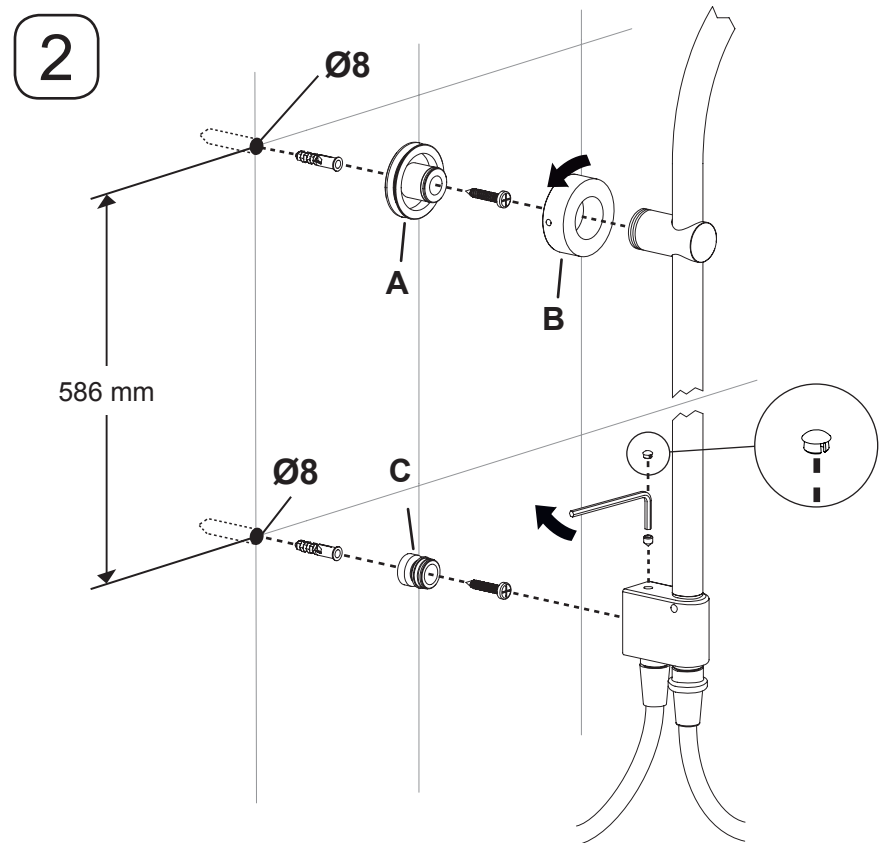

Jacob Delafon

MOXIE

= 1,60m
= 63"

E75206-CP

3

4