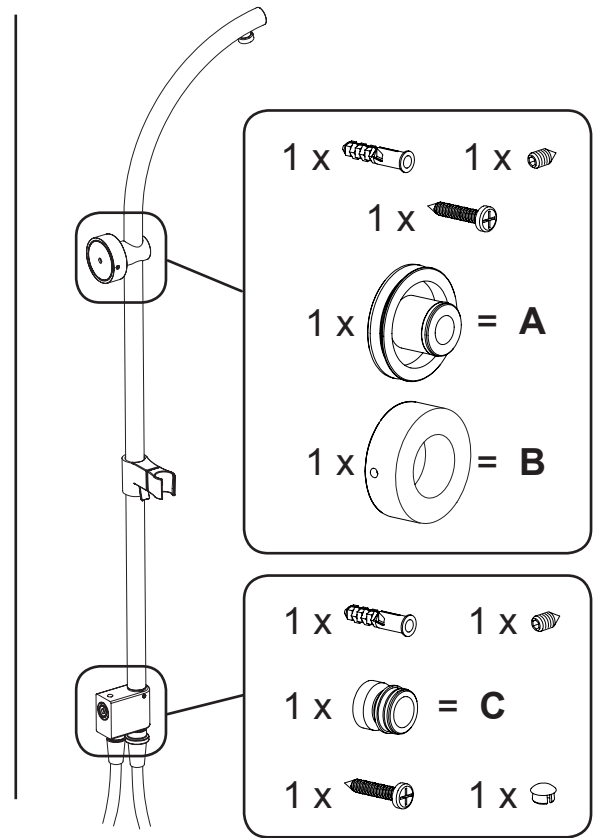

Jacob Delafon

MOXIE

= 1,60m
= 63"

E75206-CP

3

4