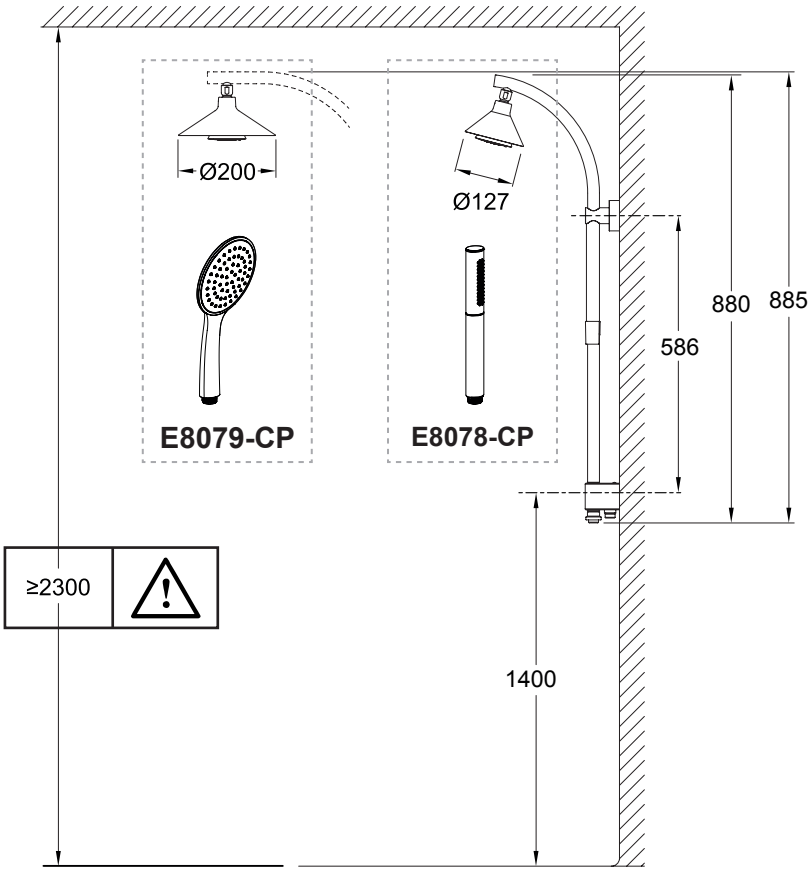

Jacob Delafon

MOXIE

= 1,60m
= 63"

E75206-CP

3

4