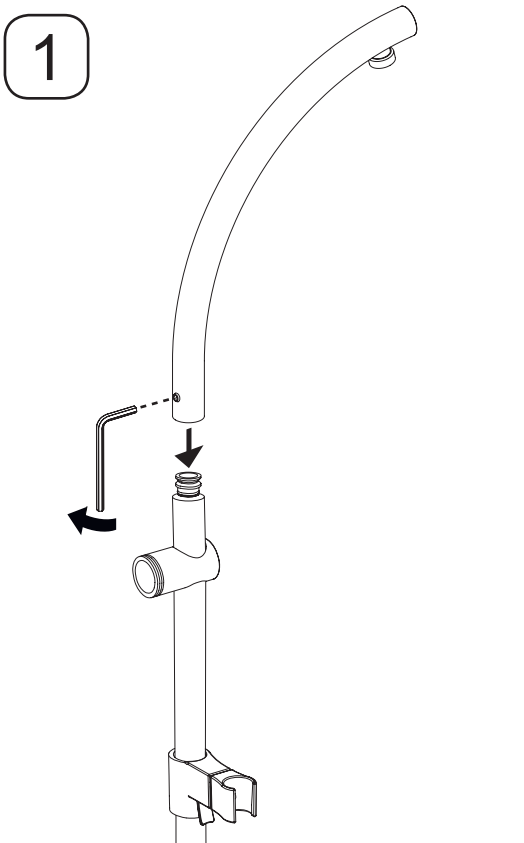

Jacob Delafon

MOXIE

= 1,60m
= 63"

E75206-CP

3

4