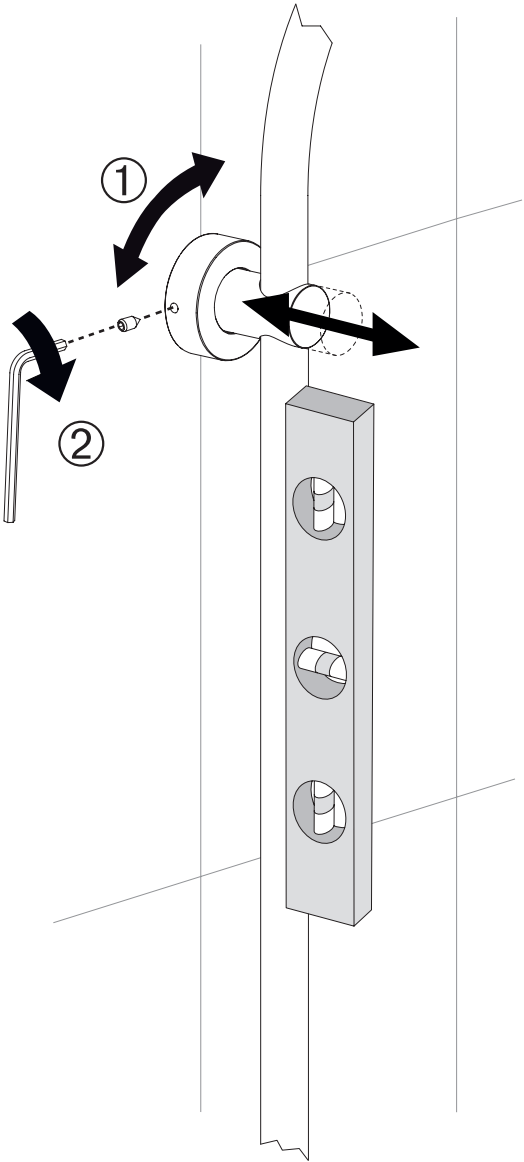

Jacob Delafon

MOXIE

= 1,60m
= 63"

E75206-CP

3

4