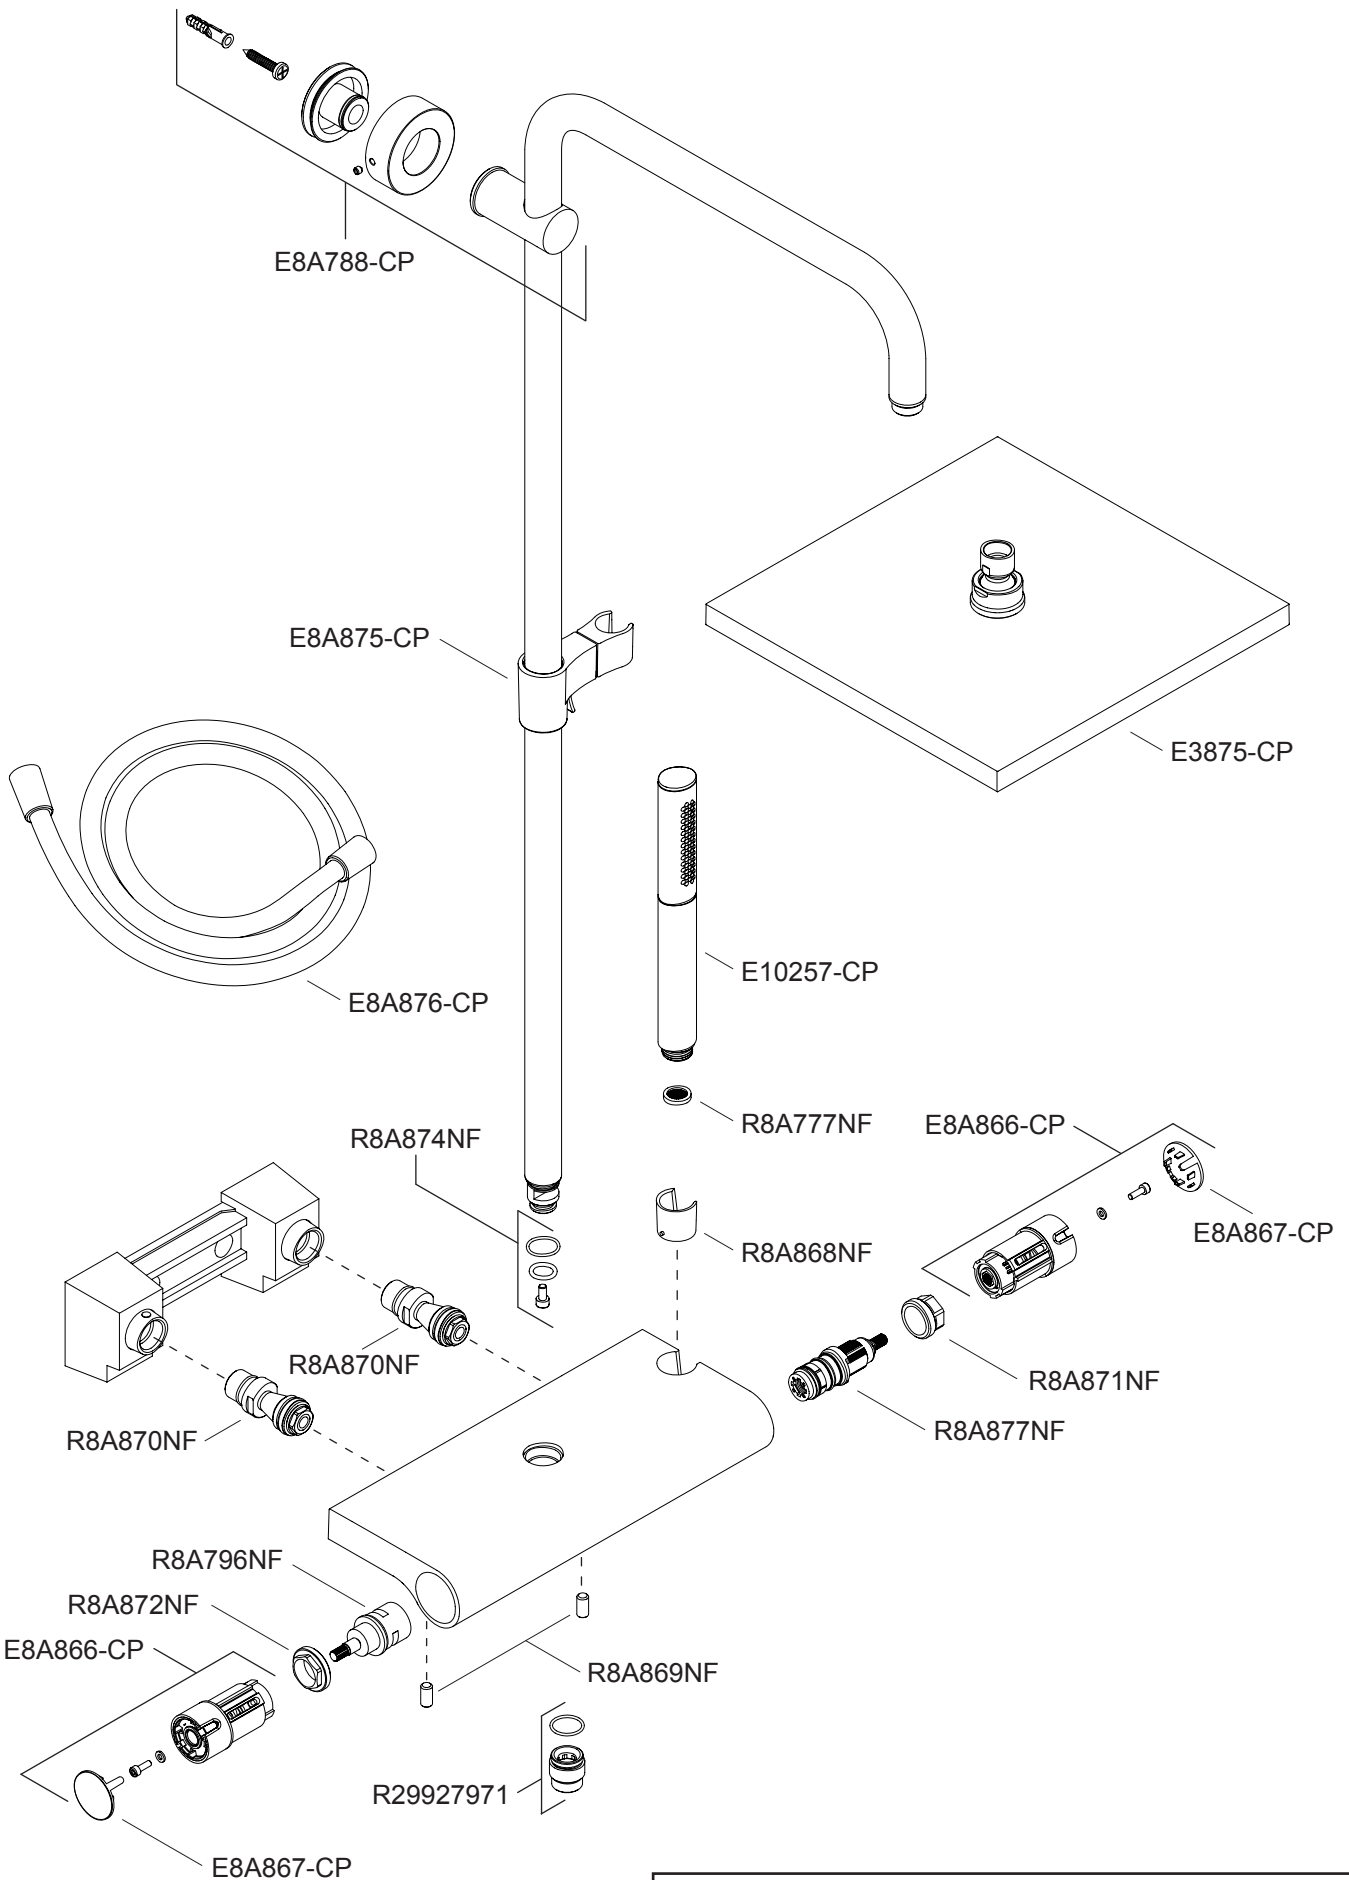

13

14

15

Diagram illustrating the cleaning process for a shower head:

- Hand cleaning the shower head nozzle.
- Hand cleaning the shower head nozzle with a brush.
- Hand cleaning the shower head nozzle with a brush.

Recommended cleaning methods (Positive icons):

- Smiley face icon.
- Soap suds icon.
- Sponge icon.
- Cloth icon.

Prohibited cleaning methods (Negative icons):

- Frowny face icon.
- Chemical bottles icon.
- Scrubbing pad icon.
- Stiff brush icon.