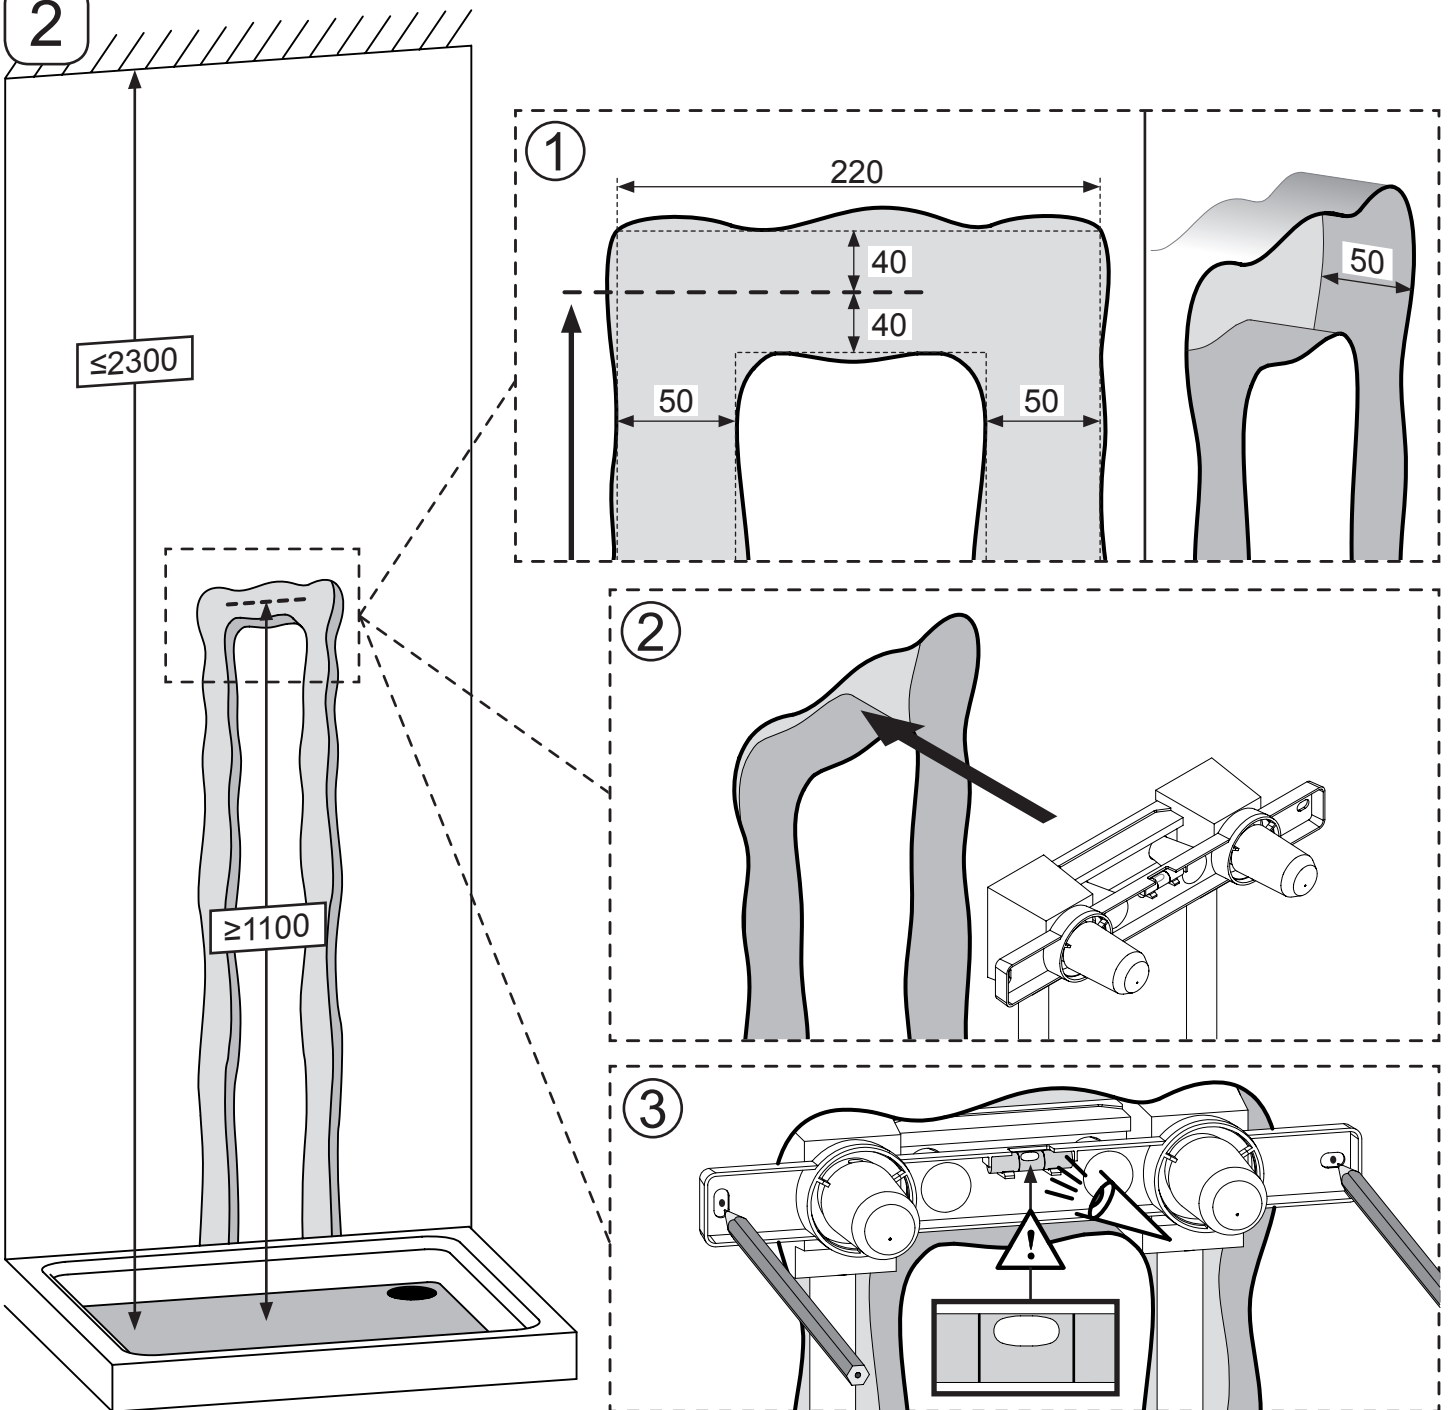

Jacob Delafon

Aparu

E9114-CP

	p	Bar	0.5 < 3 < 6
	t	°C	55 < 60 < 65

1

2

3

4

13

14

15

Diagram illustrating the cleaning process for a shower head:

- Hand cleaning the shower head nozzle.
- Hand cleaning the shower head nozzle with a brush.
- Hand cleaning the shower head nozzle with a brush.