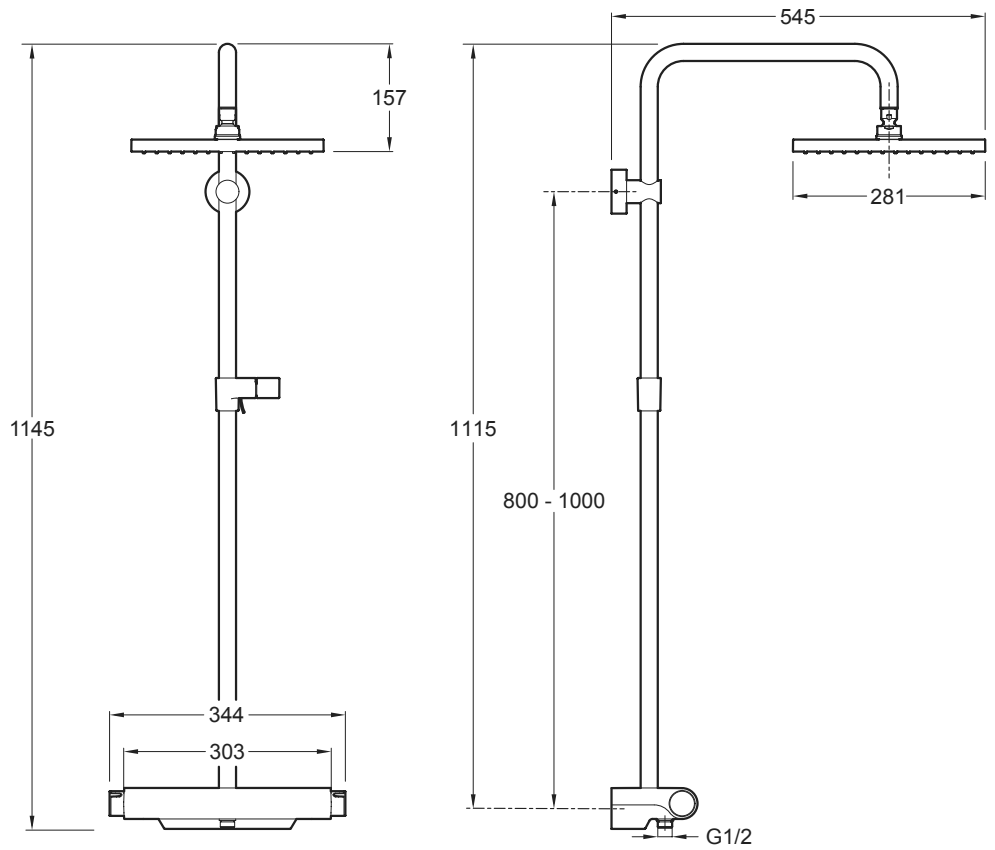

Jacob Delafon

Aparu

E9114-CP

	p	Bar	0.5 < 3 < 6
	t	°C	55 < 60 < 65

1

2

3

4

13

14

15

Diagram illustrating the cleaning process for a shower head:

- Hand cleaning the shower head nozzle.
- Hand cleaning the shower head nozzle with a brush.
- Hand cleaning the shower head nozzle with a brush.