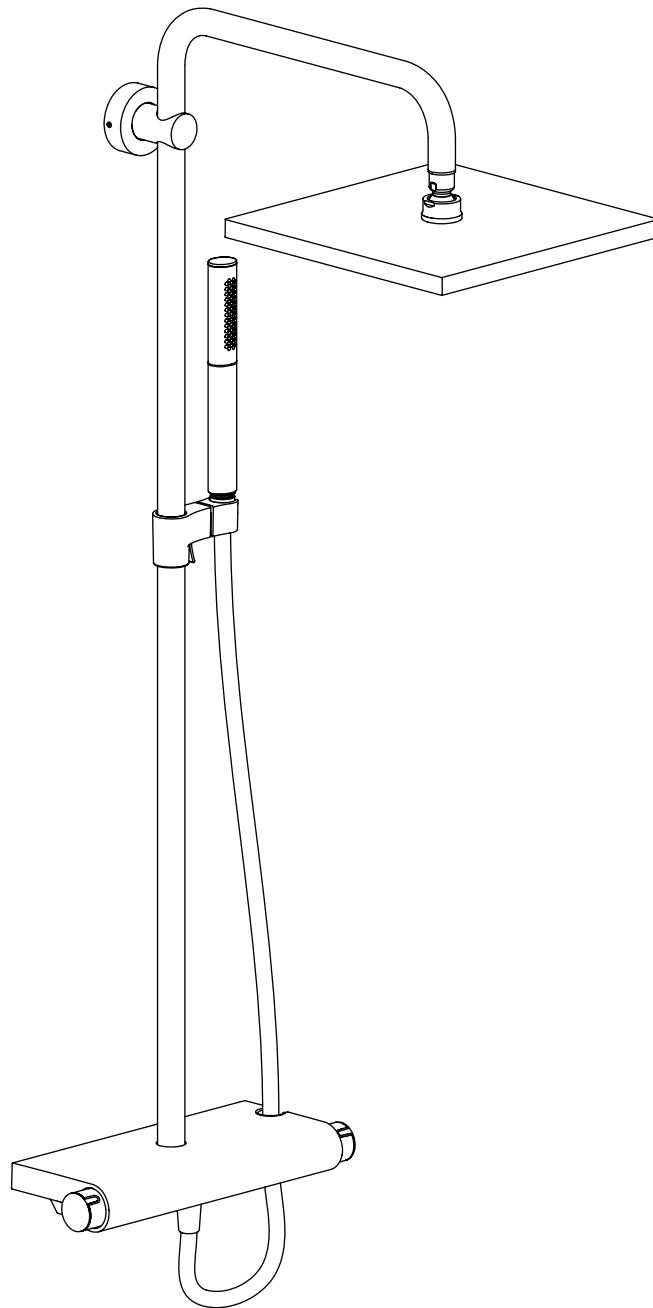

Jacob Delafon

Aparu

E9114-CP

	p	Bar	0.5 < 3 < 6
	t	°C	55 < 60 < 65

1

2

3

4

13

14

15

Diagram illustrating the cleaning process for a shower head:

- Hand cleaning the shower head nozzle.
- Hand cleaning the shower head nozzle with a brush.
- Hand cleaning the shower head nozzle with a brush.